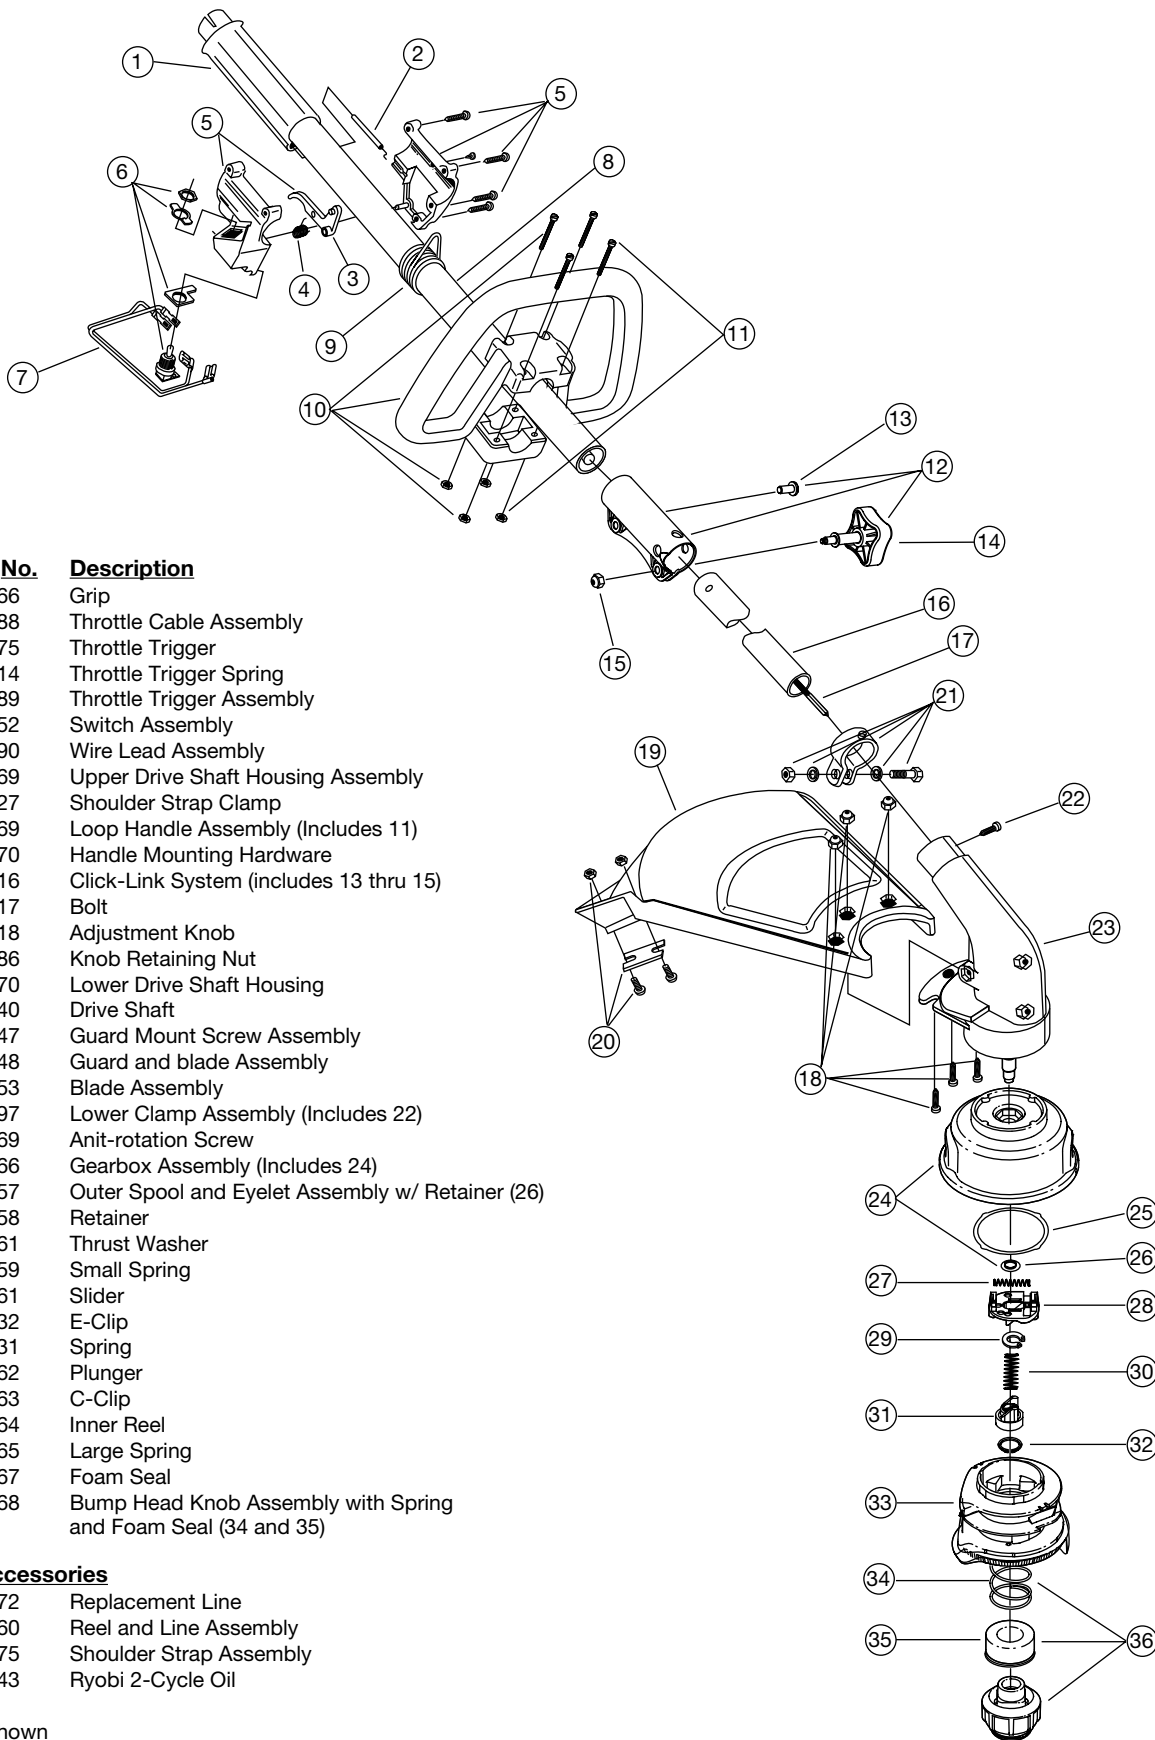

* not shown

BOOM AND TRIMMER PARTS - MODEL 2075r

2-CYCLE GAS TRIMMER

(Serial Number 802116043 and greater)

Item	Part No.	Description
1	180866	Grip
2	181688	Throttle Cable Assembly
3	180975	Throttle Trigger
4	610314	Throttle Trigger Spring
5	181689	Throttle Trigger Assembly
6	180252	Switch Assembly
7	181690	Wire Lead Assembly
8	181969	Upper Drive Shaft Housing Assembly
9	610327	Shoulder Strap Clamp
10	180869	Loop Handle Assembly (Includes 11)
11	180870	Handle Mounting Hardware
12	181616	Click-Link System (includes 13 thru 15)
13	181617	Bolt
14	181618	Adjustment Knob
15	181886	Knob Retaining Nut
16	181970	Lower Drive Shaft Housing
17	181640	Drive Shaft
18	180547	Guard Mount Screw Assembly
19	180548	Guard and blade Assembly
20	180553	Blade Assembly
21	153597	Lower Clamp Assembly (Includes 22)
22	145569	Anit-rotation Screw
23	181566	Gearbox Assembly (Includes 24)
24	181457	Outer Spool and Eyelet Assembly w/ Retainer (26)
25	181458	Retainer
26	181561	Thrust Washer
27	181459	Small Spring
28	181461	Slider
29	181532	E-Clip
30	181531	Spring
31	181462	Plunger
32	181463	C-Clip
33	181464	Inner Reel
34	181465	Large Spring
35	181467	Foam Seal
36	181468	Bump Head Knob Assembly with Spring and Foam Seal (34 and 35)