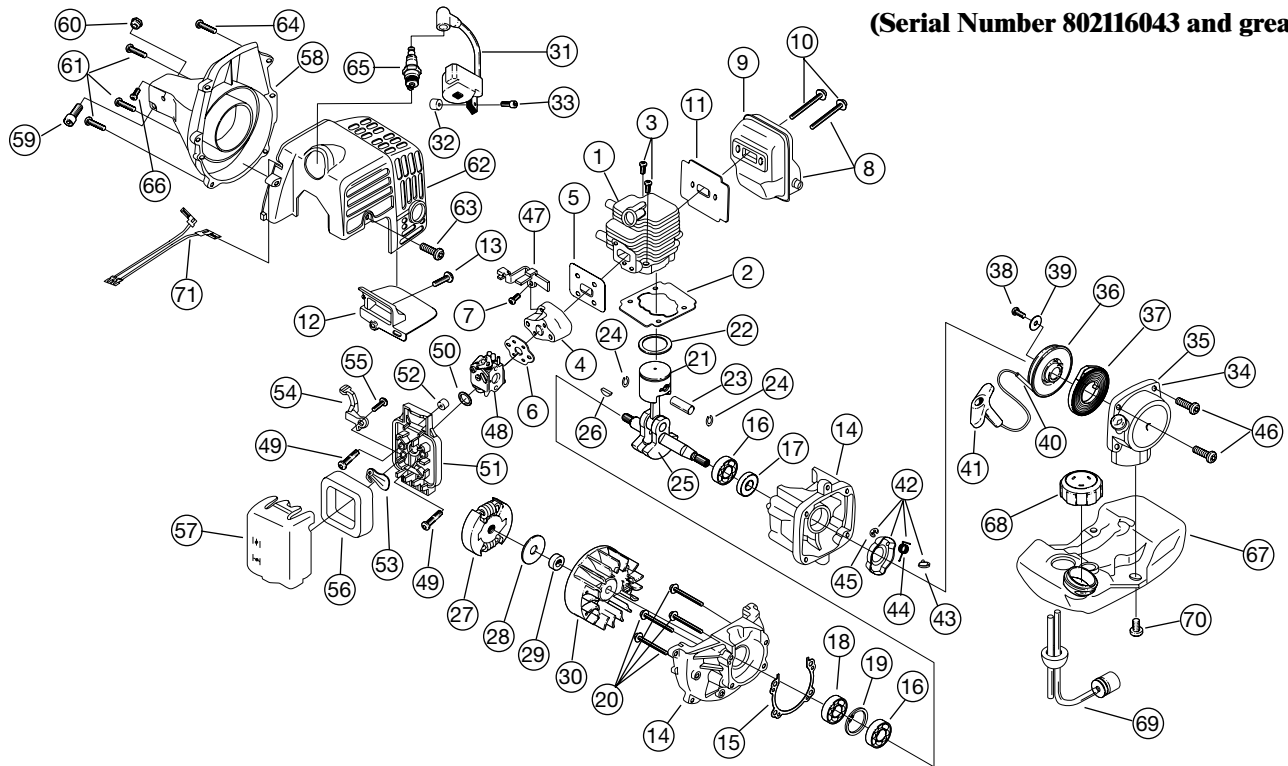

ENGINE PARTS - MODEL 2075r

2-CYCLE GAS TRIMMER

(Serial Number 802116043 and greater)

Item	Part No.	Description	Item	Part No.	Description
1	181704	Cylinder	38	181740	Screw
2	181705	Cylinder Base Gasket	39	181741	Washer
3	181706	Bolt	40	181742	Rope
4	181707	Insulator	41	181743	Pull Handle
5	181708	Insulator Gasket	42	181744	Pulley Assembly
6	181709	Carburetor Gasket	43	181745	Ratchet
7	181710	Screw	44	181746	Spring
8	181711	Muffler Assembly (includes 9 & 10)	45	181747	Retaining Ring
9	181712	Muffler	46	181716	Screw
10	181713	Screw	47	181748	Throttle Bracket
11	181714	Muffler Gasket	48	181749	Carburetor (includes Primer Bulb)
12	181715	Muffler Plate	49	181750	Screw
13	181716	Screw	50	181751	O-Ring
14	181717	Crankcase Service Assembly (includes 15 thru 19 & 25)	51	181752	Air Cleaner Assembly (includes 52 thru 55)
15	181718	Crankcase Gasket	52	181753	Sleeve
16	181719	Bearing	53	181754	Choke Plate
17	181720	Oil Seal	54	181755	Choke Lever
18	181721	Oil Seal	55	181756	Screw
19	181722	Snap Ring	56	181757	Air Filter
20	181723	Screw	57	181758	Air Cleaner Cover
21	181724	Piston	58	181967	Clutch Housing Assembly
22	181725	Ring	59	181760	Engine Bolt
23	181726	Piston Pin	60	181761	Nut
24	181727	Snap Ring	61	181762	Screw
25	181728	Crankshaft	62	181968	Engine Cover
26	181729	Key	63	181716	Screw
27	181730	Clutch	64	181764	Screw
28	181074	Clutch Washer	65	181765	Spark Plug
29	181731	Spacer	66	181629	Screw
30	181732	Flywheel Assembly	67	181774	Fuel Tank (includes 70)
31	181733	Module Assembly	68	180000	Fuel Cap Assembly
32	181734	Spacer	69	181767	Fuel Line Assembly
33	181735	Screw	70	181768	Screw
34	181777	Recoil Assembly (includes 35 thru 41)	71	181769	Lead Wire Assembly
35	181737	Recoil Case	*	181696	Spark Arrestor
36	181738	Recoil Pulley	*	181701	Primer Bulb
37	181739	Recoil Spring	*	181702	Carburetor Repair Kit
			*	181703	Gasket/Diaphragm Repair Kit

* not shown